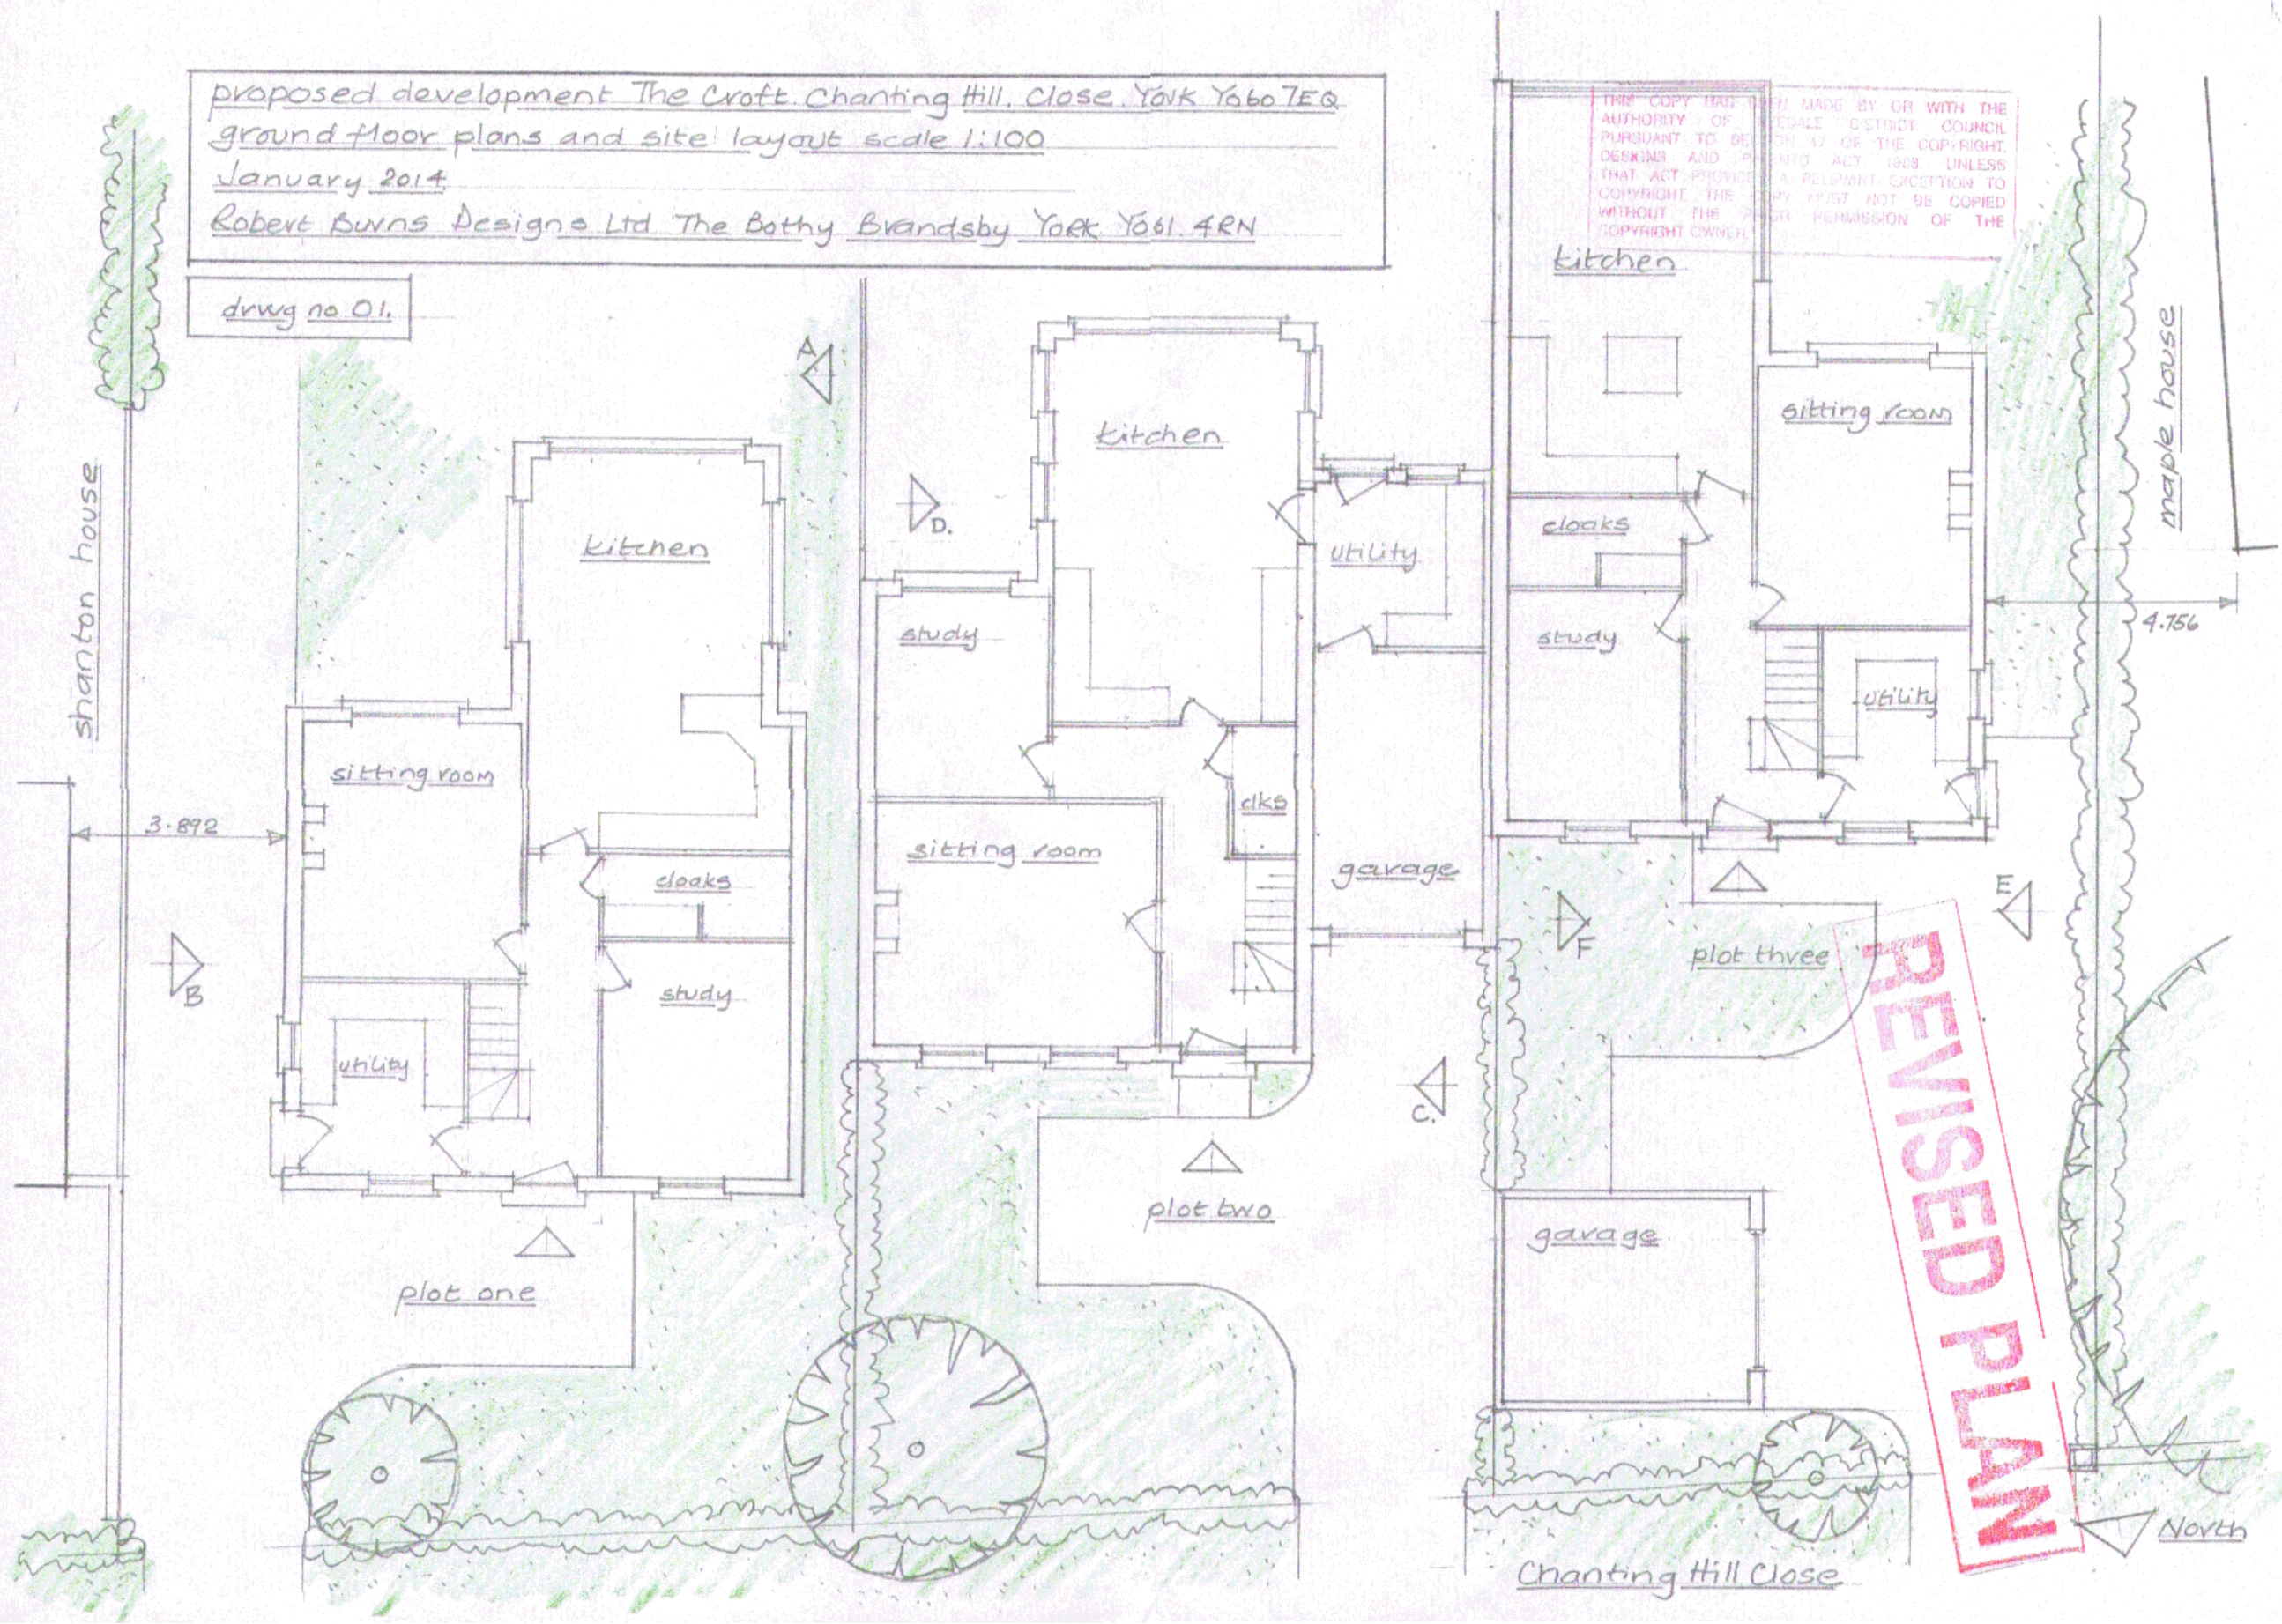

proposed development The Croft, Chanting Hill, Close, York YO60 7EQ
ground floor plans and site layout scale 1:100

January 2014

Robert Burns Designs Ltd The Bothy Brandsby York YO61 4RN

dwg no 01.

THIS COPY HAS BEEN MADE BY OR WITH THE AUTHORITY OF BRADFORD DISTRICT COUNCIL PURSUANT TO SECTION 47 OF THE COPYRIGHT, DESIGNS AND PATENTS ACT 1988. UNLESS THAT ACT PROVIDES A RELEVANT EXCEPTION TO COPYRIGHT, THE COPY MUST NOT BE COPIED WITHOUT THE PRIOR PERMISSION OF THE COPYRIGHT OWNER.

REVISED PLAN

Chanting Hill Close